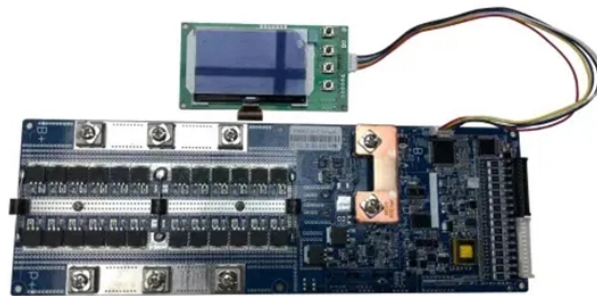

Single-mode fiber 9125om3

Single-mode fiber 9125om3

L-com provides a wide variety of fiber optic cables in multiple configurations. We offer specialized fiber optic cable assemblies in single mode or multimode and simplex or duplex optic cables featuring ST, ...

Singlemode cable has a 9-micron core and 125-micron cladding diameter that are ideal for low-loss transmissions that span distances as long as several miles. We have single mode fiber cable in all ...

Duplex Singlemode 9/125 Fiber Cable; Choose Color, Jacket Type (Riser, Plenum or LSZH), Connectors and Optional Pulling Eye. Available in Any Length!

Introduction to Single Mode 9/125 Fiber Optic Cable. Single Mode 9/125 fiber optic cable is a widely used solution for high-speed and long-distance data transmission.

Single mode fiber optic cable is made up of a small diameter glass or plastic core surrounded by cladding, which is a layer of reflective material. This small diameter core, typically around 9 microns ...