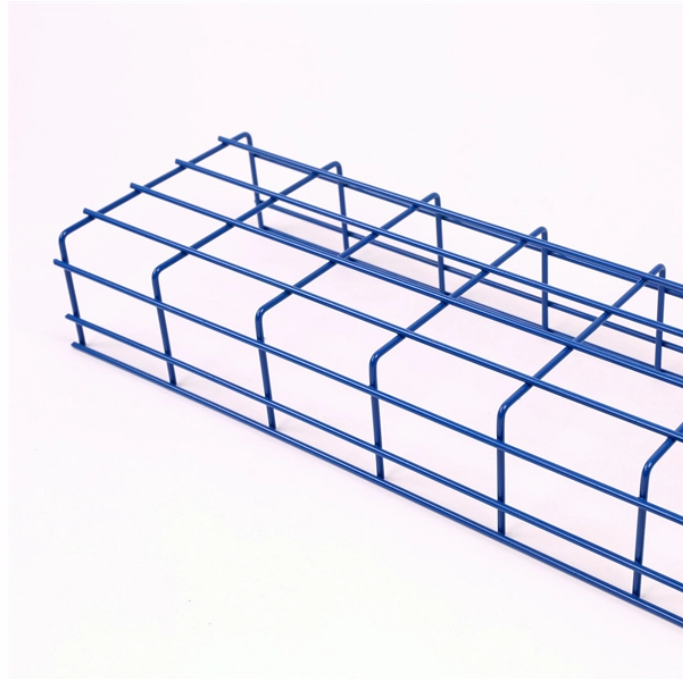

## Single-mode and multi-mode fiber optic models

Multi-Mode Fiber Multi-Mode Fiber (MMF) features a significantly wider core, typically 50 or 62.5 micrometers in diameter. This larger core size supports hundreds of distinct paths or modes ...

SMF (Single-Mode Fibers) is the fiber cable that is designed to carry only a single mode of light that is the transverse mode. These are used for the long-distance transmission of signals.