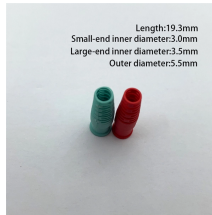

Singapore is a city-state located at the southern tip of the Malay Peninsula, about 85 miles (137 km) north of the Equator. It consists of Singapore Island and some 60 small islets. Singapore is ...

Whether you're hunting for mouthwatering food, stories or architecture, explore the vibrant cultures and rich heritage of Singapore and create your own adventures.

Find products, communicate with suppliers, and manage and pay for your orders with the Alibaba app anytime, anywhere. Use this image search extension to find and compare similar products with ...

Singapore, officially the Republic of Singapore, is an island country and city-state in Southeast Asia. Its territory comprises a main island, over 60 satellite islands and islets, and one outlying islet.

Explore a wide range of cable trays from Ferrograte, including perforated, ladder, FRP, and wiremesh trays—ideal for efficient cable management systems.

Since our inception in 1992, we have proudly established ourselves as one of Singapore's leading specialists in cable support systems. Our expertise lies in crafting quality metal cable trays, ...