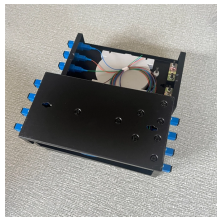

Established in 2009, United U-Li Projects Pte Ltd carry a comprehensive range of high quality cable trays, trunkings, cable ladders, conduits, fittings, floor trunking systems and all assembly systems for ...