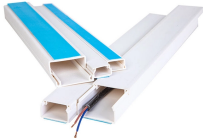

Explore a wide range of cable trays from Ferrograte, including perforated, ladder, FRP, and wiremesh trays—ideal for efficient cable management systems.

Since our inception in 1992, we have proudly established ourselves as one of Singapore's leading specialists in cable support systems. Our expertise lies in crafting quality metal cable trays, ...

Wanco Perforated Steel Cable Trays are constructed using the highest grade of Electro-Galvanised Sheet Steel for Epoxy Powder coating and high grade hot rolled steel for Hot Dipped Galvanised ...

Ega 300mm Cable Tray -Dark Green Ega 300mm Cable Tray c/w Trunking Earth Link & Joint Plate-Dark Green.. S\$12.00 lght 10 sets available