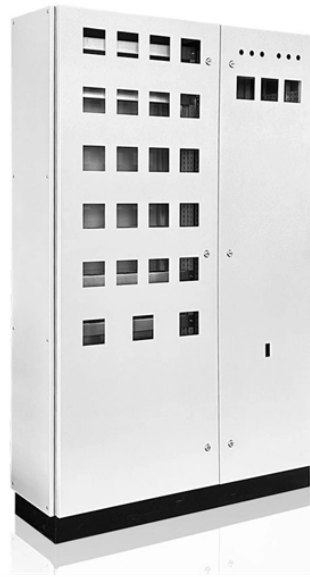

Singapore Steel Cable Tray Procurement