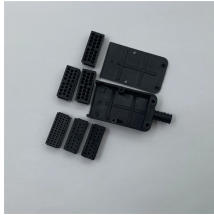

Mouser offers inventory, pricing, & datasheets for Fibre Optic Connectors.

About Singapore About Singapore Singapore is a sunny, tropical island in Southeast Asia, off the southern tip of the Malay Peninsula. The city-state is 710 square kilometres and inhabited by five ...