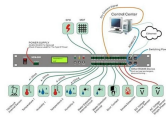

Book flight tickets from Singapore to international destinations with Singapore Airlines. Plan your holiday with our latest travel deals and promotions.