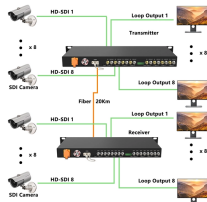

Singapore Flame-Retardant Ladder Cable Tray Prices

Singapore Flame-Retardant Ladder Cable Tray Prices

Product Description Frp Bridge Wire Groove Flame Retardant Fireproof Large Span Distance Ladder Groove Cable Bridge Pipe Box Distribution Box Wire Groove Box

Flame Retardant Glass Steel Cable Bridge Trays Channel Rack Ladder Type Multi-Specification Home Use Cable Management

Ega 300mm Cable Tray -Dark Green Ega 300mm Cable Tray c/w Trunking Earth Link & Joint Plate-Dark Green.. S\$12.00 lght 10 sets available

Plastic FRP or GRP Cable Tray and Cable Ladder supplier in Singapore. It is a type of Cable Support System made of Fibreglass and are Flame Retardant, Halogen Free and UV resistant which are ...

Sing Tao is an equipment manufacturer and powder coating production line that offers Feeder Clamps, Cable Ladders, Cable Trays and more. Visit our website now!