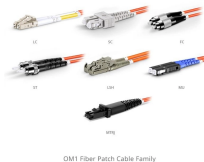

FS offers a range of fiber optic cable splicing devices, such as fusion splicing, fiber optic cleaver, protection sleeves for fiber network expansion.