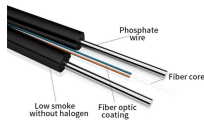

Singapore Cable Tray Processing Prices

Singapore Cable Tray Processing Prices

Sing Tao is an equipment manufacturer and powder coating production line that offers Feeder Clamps, Cable Ladders, Cable Trays and more. Visit our website now!

A Cable Tray, Ladder and Trunking Supplier in Singapore. Cable ...

Explore a wide range of cable trays from Ferrograte, including perforated, ladder, FRP, and wiremesh trays—ideal for efficient cable management systems.

A Cable Tray, Ladder and Trunking Supplier in Singapore. Cable Tray and Ladder, Cable Trunking, Wire mesh Basket Tray - Comply to IEC 61537, NEMA VE-1 and SS249.

Wanco Perforated Steel Cable Trays are constructed using the highest grade of Electro-Galvanised Sheet Steel for Epoxy Powder coating and high grade hot rolled steel for Hot Dipped Galvanised ...