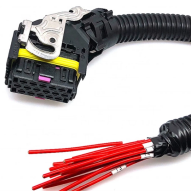

Singapore Alloy Cable Tray Parts

Singapore Alloy Cable Tray Parts

Fractal Steel Products manufactures cable trays, which are essential components used in electrical installations to support and organize electrical cables and wiring systems in various environments. ...

A Cable Tray, Ladder and Trunking Supplier in Singapore. Cable ...

A Cable Tray, Ladder and Trunking Supplier in Singapore. Cable Tray and Ladder, Cable Trunking, Wire mesh Basket Tray - Comply to IEC 61537, NEMA VE-1 and SS249.

Explore a wide range of cable trays from Ferrograte, including perforated, ladder, FRP, and wiremesh trays—ideal for efficient cable management systems.

METAL CABLE TRAY SPECIFICATIONS ARE SUBJECT TO CHANGES WITHOUT PRIOR NOTICE Download Catalog » 6 Defu South Street 1, #06-26, Defu Industrial City Singapore 533757 Copyright ...