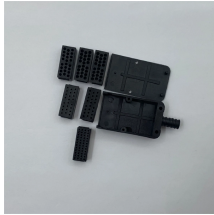

## Simple Construction of Horizontal Elbows for Cable Trays

How to Fabricate a Horizontal 90° Reducer Elbow for Cable Trays #CableTrayBend #90DegreeElbow #ElectricalInstallation

To connect a horizontal cable tray segment with a vertical one requires the latter to be precisely oriented so that the elbow will line up properly with both. This is simpler for conduits, which have a round ...

Compared with traditional cable trays that need to make extra elbow or cross, cable basket is much easier. We only need to offer you some accessories and cut some wires of the tray, then finished.

Home Cable Management Wire Mesh Cable Tray Assembly Instructions Horizontal Elbow 90 degree, Angle Corner

Atkore Channel supports single branches of power or multiconductor control cable or instrument tubing. Ideal for communication, fire alarm, or call station and clock cabling. All elbows are supplied with one ...

Show fabrication and installation details of cable tray, including plans, elevations, and sections of components and attachments to other construction elements.

The Ladder Tray features light, rugged, tubular steel construction. It is designed for mechanical support and strain relief in long runs of cable and creates a smooth gradual bend for cable.