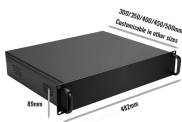

The silver carp is a narrow, deep-bodied fish that is laterally compressed that as a large, toothless mouth with upturned lower jaw and lacks barbels. Their bodies are very silvery in color, especially ...