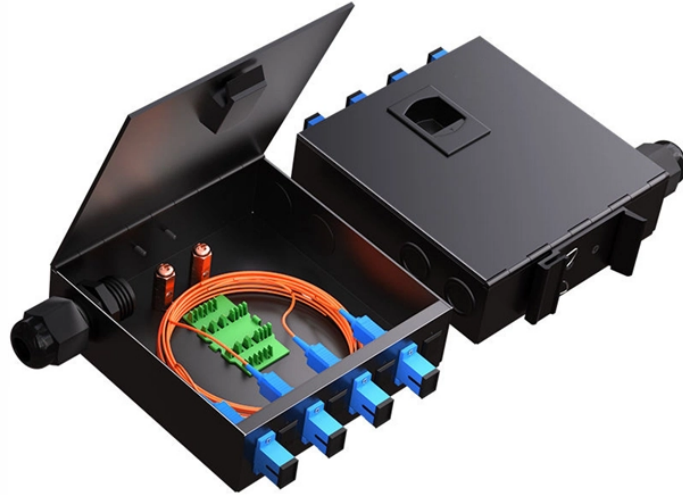

Silicon Photonics Module LPO

Silicon Photonics Module LPO

CPO (Co-Packaged Optics) and LPO (Linear Drive Pluggable Optics) represent two revolutionary approaches to addressing the critical challenges of power efficiency, bandwidth density, ...

Built with silicon-photonics optical engines and linear transmitters and receivers, Infraeo's 1.6T 2xDR4/DR8 LPO module with Silicon Photonics serves scale-up and scale-out networks.

Q3: Is silicon photonics a replacement for CPO or LPO? No. Silicon photonics is a foundational integration technology that supports both CPO and LPO, as well as traditional pluggable...

Marvell Technology (NASDAQ: MRVL) has unveiled its new 1.6T silicon photonics light engine integrated into a linear-drive pluggable optics (LPO) module at OFC 2025.

The Centera 1.6Tbps DR8 LPO OSFP transceiver incorporates the NewPhotonics laser-enabled PIC in an ultra-low-power architecture optimized for the increasing interoperability and ...