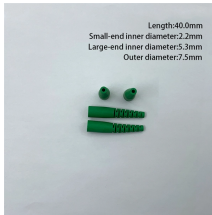

Signal Type 12 Terminal Box

Signal Type 12 Terminal Box

Choose from our selection of terminal boxes, including over 4,300 products in a wide range of styles and sizes. Same and Next Day Delivery.

A large variety of small enclosures: polycarbonate enclosure PK, aluminum enclosure GA, small enclosure KX, carbon steel in the terminal box versions with and without a flange, e-boxes, ...

Starter kit, consisting of test disconnect terminal blocks with push-in connection technology, marking material, bridging and test accessories. A terminal strip for a three-phase transformer circuit (current ...

Hammond's HJH series Type 4 and 12 mild steel junction boxes are available in a wide range of sizes and are designed for use as an instrument, electric, control, junction, or terminal wiring box.

Online shopping for Industrial & Scientific from a great selection of Ground Circuit Terminal Blocks, Fuse Blocks, Sensor Blocks, Actuator Blocks, Thermocouple Blocks & more at everyday low prices.