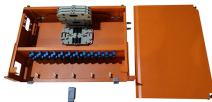

Up to 16 I/O signals can be consolidated over a single home-run connection on the box. These junction boxes provide a rugged solution with an IP67 rating or greater, making them ideal for both indoor and ...

The HARTING sensor actuator boxes manage signal transmissions and reduce your installation times - thus saving you both time and money. Our passive sensor actuator boxes consist of plastic, ...

Signal cable distributors are outer casings to carry assemblies or connection components in the field of signaling technology. They are deployed in close proximity to rail tracks.

Legrand - OnQ 42 Inch Media Enclosure, Wifi Electrical Box, Cable Management Box for Distribution of Networking Service, Recessed Media Box Lets Signal Through, White, ENP4250-NA

Power and data distribution boxes have terminals for attaching input and output cables to distribute electric power and signal connections.