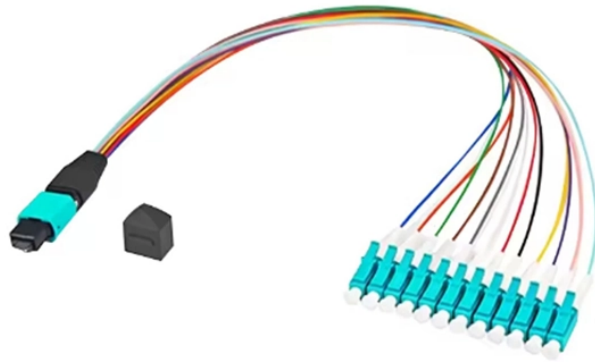

# **Shuangpai Trough Cable Tray Quotation**

Follow us on social media to get the latest product and support information.

ACE ELECTRIC is one of the most professional trough cable tray manufacturers and suppliers in China, featured by quality products and good service. Please rest assured to wholesale customized trough ...

China Cable Tray catalog of Reinforced Perforated Cable Tray Gi / HDG / Ss / Zam, Heavy Duty Galvanized Molded Qk Perforated Tray provided by China manufacturer - Shanghai Qiongkai ...

We warmly welcome you to buy high quality trough-type cable tray made in China here from our factory. If you have any enquiry about quotation, please feel free to email us.