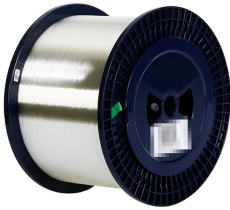

## Shifang Fireproof Cable Tray Factory

It is the largest cable tray manufacturer and supplier on the B2B platform. The company's main products include wire mesh cable trays, trough cable trays, trapezoidal cable trays, cable trays, large-span ...

Network Cabinet & Rack

We supply 50+ types of cable trays—fire-resistant, corrosion-resistant, aluminum, stainless steel—all certified and adaptable to various industries and regions.

Our main products include cable trays, seismic supports, C-channel steel, and cable tray accessories. We have more than 30 production lines and can customize production according to your requirements.

Our main products include cable trays, seismic supports, C-channel steel, and cable tray accessories. We have more than 30 production lines and can customize production according to your requirements.