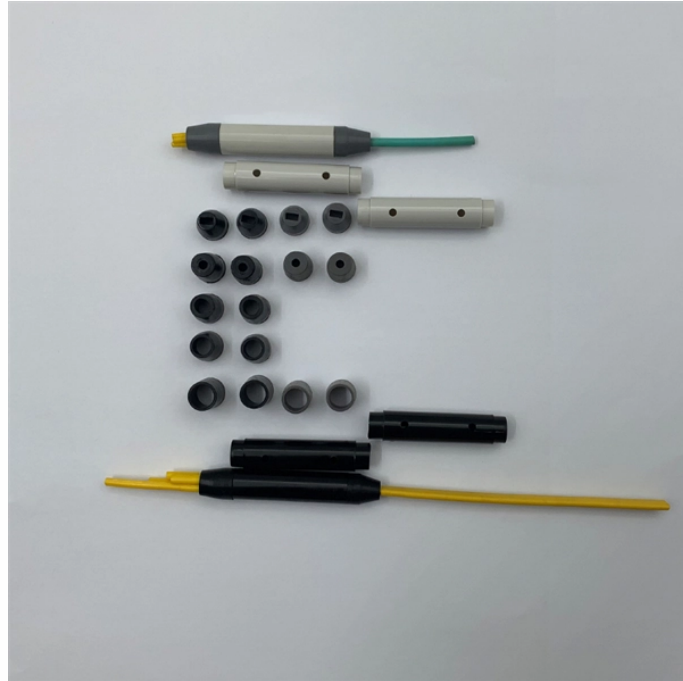

## Shifang Fireproof Cable Tray Factory

It is the largest cable tray manufacturer and supplier on the B2B platform. The company's main products include wire mesh cable trays, trough cable trays, trapezoidal cable trays, cable trays, large-span ...

Network Cabinet & Rack

We supply 50+ types of cable trays—fire-resistant, corrosion-resistant, aluminum, stainless steel—all certified and adaptable to various industries and regions.

Our main products include cable trays, seismic supports, C-channel steel, and cable tray accessories. We have more than 30 production lines and can customize production according to your requirements.

Our main products include cable trays, seismic supports, C-channel steel, and cable tray accessories. We have more than 30 production lines and can customize production according to your requirements.