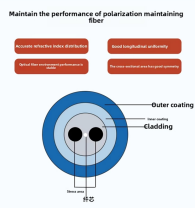

There are 177 Cable Trays suppliers of China registered in Tradewheel .