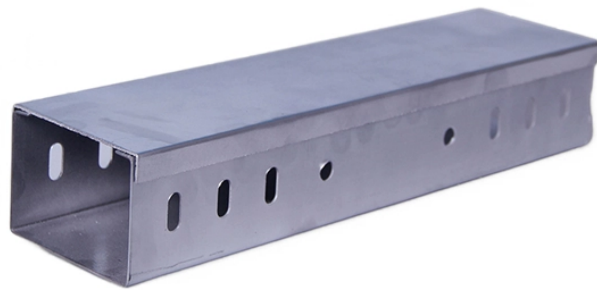

Service life of fiber optic cable junction boxes

Underground vaults are used to link fiber optic cables or power, communications cables placed inside innerduct conduit. Orders are by truckload, call for details. The standard is to place an underground ...

A quality fiber optic cable manufacturing process adds the proper strength elements and a protective polyethylene outer jacket that together protect the optical fiber from the environment and excessive ...