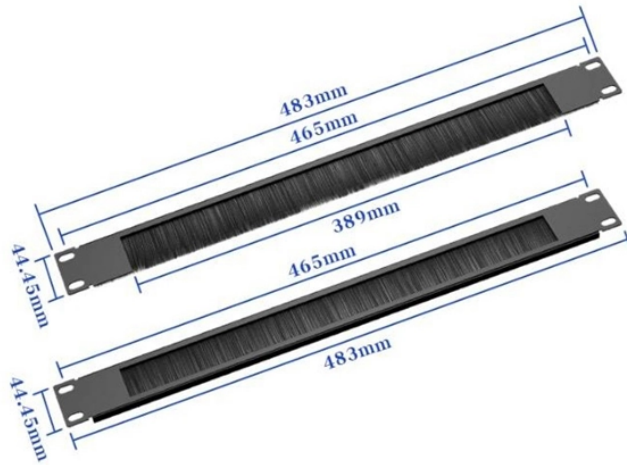

Server Room Power Distribution Box