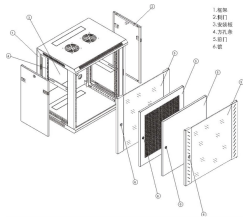

Server KVM Switching System

Server KVM Switching System

Server interface module for VGA, USB keyboard, mouse supporting virtual media, CAC and USB2.0. Used with MergePoint Unity and AutoView appliances. Add the products you would like to compare, ...