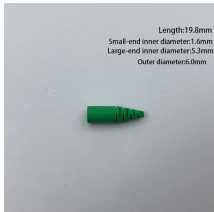

Uniplast is specialized in manufacture and distribution of pharmaceutical, cosmetic and medical packaging. We have developed over 200 different high quality products within over 30 years of...