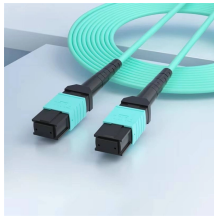

·Equipped with specialized hinge structure, which can prevent the flameproof joints from damage when opening and closing the box, and greatly prolong the service life of box. The boxes can be combined ...