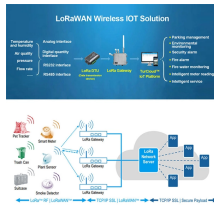

Future-ready Optical Line Terminals (OLTs) supporting next-generation PON technologies XGS-PON, NG-PON2, and 25G/50G-PON. Save your investments and achieve a smooth technology migration ...

Now available with Nokia's Quillion chipset is the Lightspan DF-16GM optical line terminal (OLT). The new OLT is the company's smallest and it can simultaneously provide services from 1 to 25Gb/s.

The uplink supports multiple access rates including 100G, 40G, 25G, 10G, and GE. The S7500X-G OLT can achieve simultaneous Ethernet and PON access by adding standard GE/10GE/40G/100G ...

This article examines the prospects for 25G PON and the complex interplay between 25 and 50G PON.