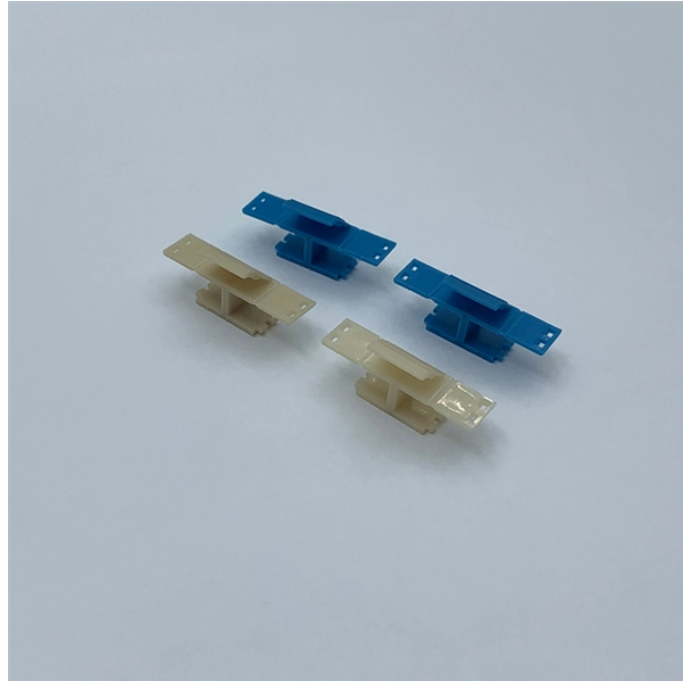

## Separated Trough-type Cable Trays

## Separated Trough-type Cable Trays

Cablofil® trough cable trays give any installation a professional look with finishes and colors to match the environment. It's the ultimate protection for your cables. The Cablofil V-Trough system is designed ...

From a design standpoint, trough trays emphasize continuous cable support while maintaining moderate structural strength. They occupy a middle ground between ladder trays and ...

Fabricated in numerous styles (wiremesh, ladder, ventilated trough, channel, and solid-bottom) and sizes, cable tray provides the greatest versatility among cable support systems, while offering ...

Cable Tray, Divider Strip, 2 Inch, COT30, For cable separation within a single tray.

Trough Cable Trays Specification: Custom order accepted. Trough Cable Trays offer moderate ventilation with added cable support frequency. It has the bottom configuration providing cable ...