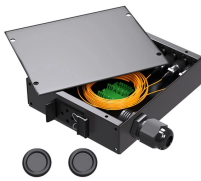

Choose from our selection of cable troughs, including raceway, wire duct, and more. Same and Next Day Delivery.