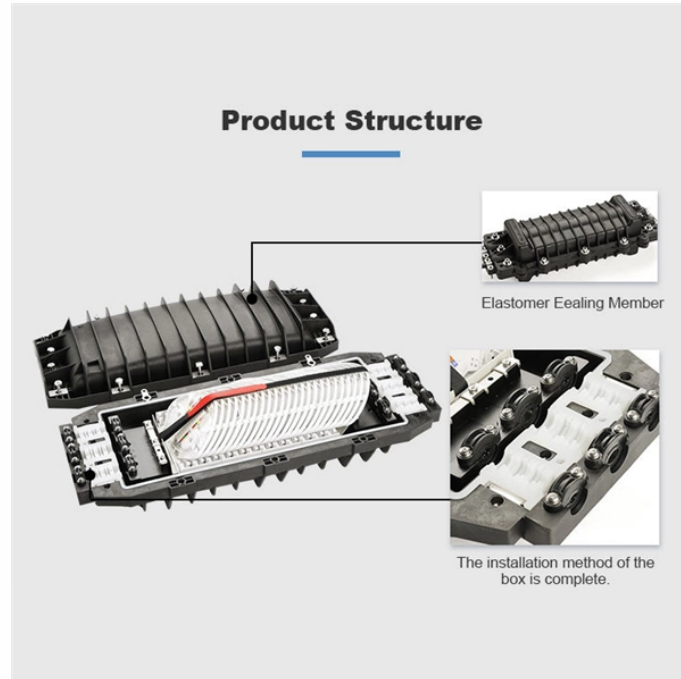

Senegal Trough-type Cable Trays and Tray-type Cable Trays

Senegal Trough-type Cable Trays and Tray-type Cable Trays

Cable tray is considered to be a system. It must provide continuous support for cables, and the electrical continuity of the cable tray system must be maintained.

A professional guide to trough type cable trays. Explore load capacity charts, installation guidelines, advantages over ladder type, and key selection criteria for your project.

What type of cable tray should be used for the main runs of a cable tray wiring system? The cable tray types to choose from are ladder, ventilated trough, or solid bottom.

We, one of the top Electrical Cable Tray Manufacturers in Senegal, offer a wide variety of cable trays in various materials (galvanized steel, stainless steel, FRP), types (ladder, perforated, trough), and ...