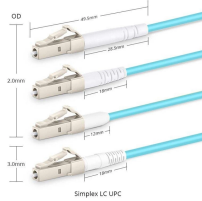

Senegal Trough-type Cable Trays and Tray-type Cable Trays

Senegal Trough-type Cable Trays and Tray-type Cable Trays

Cable tray is considered to be a system. It must provide continuous support for cables, and the electrical continuity of the cable tray system must be maintained.

A professional guide to trough type cable trays. Explore load capacity charts, installation guidelines, advantages over ladder type, and key selection criteria for your project.

What type of cable tray should be used for the main runs of a cable tray wiring system? The cable tray types to choose from are ladder, ventilated trough, or solid bottom.