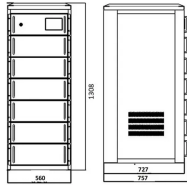

Tool-free, universal attachment for wire basket tray to standard strut profiles. Works with any commercially available wire basket tray. Ideal compliment to our CADDY cable tray support offering. ...

These tray systems allow excellent ventilation and prevent sagging while routing. They support up to 280 lbs. per foot (based on a tray support, such as hanging clamps or a hanging bar, every 8 feet). ...

Channel Cable Trays consist of a one-piece, ventilated or solid bottom channel section, providing an economical support for cable drops and branch cable runs from the backbone cable tray system. ...

From heavy power cable pathways on oil drilling platforms to data center cabling, explore the cable tray that's strong yet easy to install. Fast installation with dependable support.