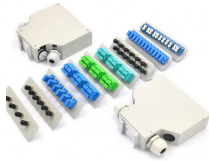

Self-supporting cable trays

Self-supporting cable trays

Choose from variety of the self-supporting solutions available to achieve greater support span in your installation.

Discover high-quality Cable Tray Systems at CableOrganizer. Organize and protect your cables with durable, reliable solutions for any setup. Shop now!

Tool-free, universal attachment for wire basket tray to standard strut profiles. Works with any commercially available wire basket tray. Ideal compliment to our CADDY cable tray support offering. ...

These tray systems allow excellent ventilation and prevent sagging while routing. They support up to 280 lbs. per foot (based on a tray support, such as hanging clamps or a hanging bar, every 8 feet). ...

Channel Cable Trays consist of a one-piece, ventilated or solid bottom channel section, providing an economical support for cable drops and branch cable runs from the backbone cable tray system. ...

From heavy power cable pathways on oil drilling platforms to data center cabling, explore the cable tray that's strong yet easy to install. Fast installation with dependable support.

Basor Electric, the premier choice for cable management solutions, delivers unparalleled quality and innovation in cable tray and ladder systems. With a diverse range of styles and materials, our ...

The Ladder Tray features light, rugged, tubular steel construction. It is designed for mechanical support and strain relief in long runs of cable and creates a smooth gradual bend for cable. Rail and stringer ...