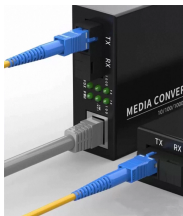

Cablofil® trough cable trays give any installation a professional look with finishes and colors to match the environment. It's the ultimate protection for your cables. The Cablofil V-Trough system is designed ...

High stability concrete or composite cable trough systems for secure protection of cables and utilities within internal or external surfaces.