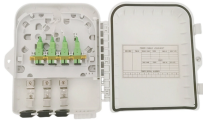

## Sc Fiber Optic Port Panel

Each SC fiber optic adapter panel has 2 push-in fasteners assembled for snap-in mounting. It is easy to install, remove, add & change, and more flexible for fiber cable termination and management. ...

This 16-port 1U rack-mount SC/SC Fiber Optic Patch Panel provides efficient and easy management of fiber optic cables in the rack or cabinet. Pre-loaded, feed-thru duplex multimode connectors are ...

Explore CommScope's efficient and scalable fiber splice panels designed for seamless connectivity. Accommodating LC, SC, and MTP/MPO connectors, these panels are ideal for data centers, ...

- Suitable for different adapter (SC simplex, SC duplex, LC duplex, ST simplex, FC simplex)
- The slide out style can be with changeable adapter plate, 4ports and 8 ports are available.

12 Port SC Fiber Adapter Panel, It is with multimode sc duplex adapters preloaded. The adaptor panel/plate has standard hole-to-hole mounting space, and suitable for LGX compatible fiber patch ...

Ultra Spec Cables" 12 Port SC 1U 19" Fiber Optic Patch Panel equips you with an easy and cost-effective way to organize and manage your fiber cabling. The SC Simplex Adapters mount easily into ...

The 2 port fiber wall outlet box is used as termination point to interconnect incoming cable with optical network unit device in FTTH, FTTB applications. It is typically installed inside the subscriber's home ...