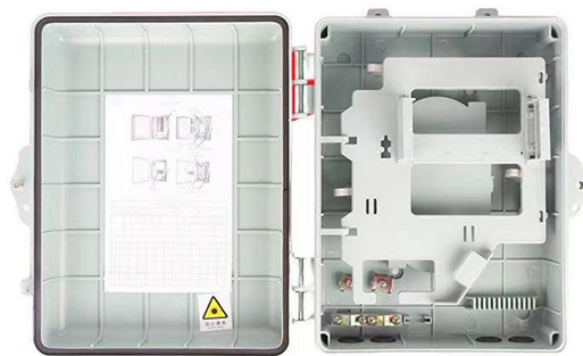

## Sc Dual Adapter

## Sc Dual Adapter

This single SC to SC Multi-Mode Duplex Fiber Optic Coupler Adapter from Complex features a bronze sleeve and provides precision mating for multi-mode applications.

Product Number: MM SC Duplex Adapter  
Multimode SC Duplex Adapter Multimode SC Duplex flanged Adapter Availability: Global Status: Active

This series of SC duplex adapters is available in flanged and flangeless versions. Both versions incorporate a metal clip with two tabs that snap into place when inserted into a panel with a ...

Length:39.5mm  
Small-end inner diameter:2.05mm  
Large-end inner diameter:4.2mm  
Outer diameter:6.6mm

**LED DISPLAY PANEL**  
CURRENT STATUS CLEARLY VISIBLE  
IT CAN CLEARLY SHOW THE CURRENT STATUS AND VOLTAGE STATUS.  
WITH EFFICIENT OPERATION AND RAPID RESPONSE.

Its dual-fiber configuration supports two connections simultaneously, making it an excellent choice for high-density networking environments like data centers and telecommunications ...