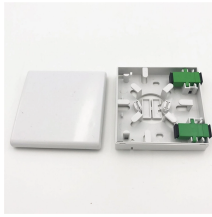

This coupler provides a simple and easy way to link together two fiber optic cables with SC connectors. Can be used with duplex or simplex cable assemblies. Supports all Multimode versions (OM1, OM2, ...

Its dual-fiber configuration supports two connections simultaneously, making it an excellent choice for high-density networking environments like data centers and telecommunications ...

SC to SC Duplex Female to Female Fiber Coupler. This can be used for either multimode or singlemode applications.