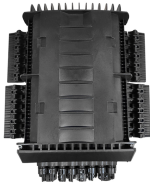

Product Number: MM SC Duplex Adapter
Multimode SC Duplex Adapter Multimode SC Duplex flanged Adapter Availability: Global Status: Active