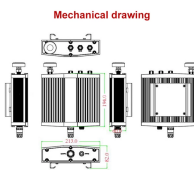

The Saudi Arabia Undersea Fiber Optic Cable Market is segmented into Fiber Type, Cable Design, End-Use Industry, Insulation Type, application, regional distribution, and competitive landscape.