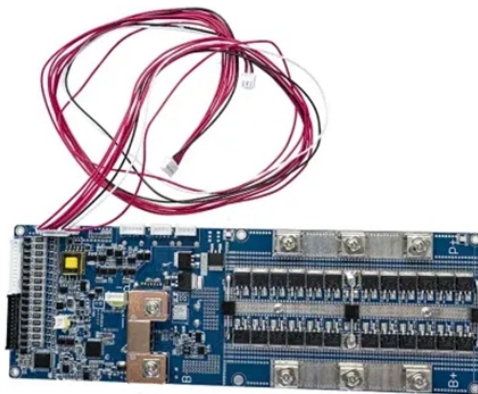

Saudi border fiber optic cable

Overview

The first route to skip Egypt will be Google's \$400m Blue-Raman project. It will utilise two adjacent but separate cables, so it does not appear as if Israel and Saudi Arabia will be connected. The Blue cable.

Saudi border fiber optic cable

STC is also developing the kingdom's first domestic cable, the Saudi Vision Cable (SVC), which runs along the kingdom's western coastline from Jeddah north to Neom, and is being touted as the "first ...

The Blue cable, which is due to open next year, runs from Europe to Tel Aviv in Israel, then crosses land to Jordan. There, it meets Google's Raman cable, which links Jordan to Saudi ...

The Saudi Arabia Undersea Fiber Optic Cable Market is segmented into Fiber Type, Cable Design, End-Use Industry, Insulation Type, application, regional distribution, and competitive landscape.