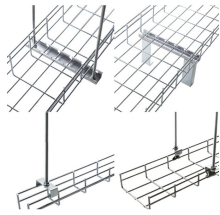

Our GRP cable trays are specifically engineered to address the limitations of conventional materials. We provide a full range of products including ladder, perforated, and trough-type trays, as well as all ...

The FRP Cable Trays we offer ensure superior cable management and long-term performance in harsh conditions. For flooring and structural safety, our FRP Gratings and Roof Walkway Systems provide ...

Al Noor Trading, trusted GRP Cable Tray supplier in Saudi Arabia, delivering durable fiberglass cable trays with strength, corrosion resistance & reliable service

Wescosa designs and manufactures cable tray systems, including perforated tray, cable ladder, channel tray and strut (metal framing), directly from production facilities in Dammam Saudi Arabia.

Secure and organize your cables with our GRP and FRP cable trays and ladders in Saudi Arabia. Designed for durability and ease of installation.

Designed to support and protect electrical and instrumentation cables, these non-metallic trays are especially suited for use in harsh, corrosive, or high-moisture environments where conventional ...

Efficient and organized cable management is essential in modern infrastructure, whether in industrial setups, commercial buildings, or IT environments. Our Cable Tray System offers a robust and flexible ...