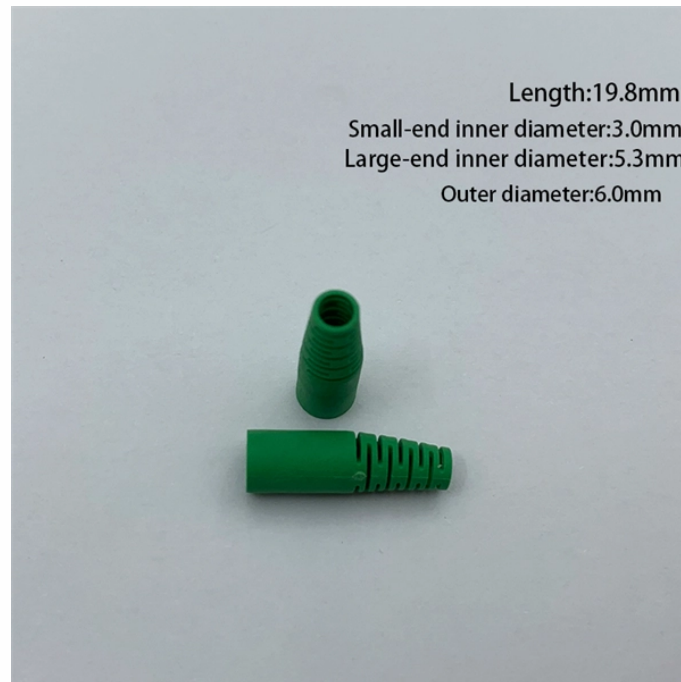

Saudi Arabia Trough-type Fiberglass Cable Tray

Saudi Arabia Trough-type Fiberglass Cable Tray

fiber-glass-cable-ladder-and-cable-tray Home PRODUCTS CABLE SUPPORT SYSTEM fiber-glass-cable-ladder-and-cable-tray