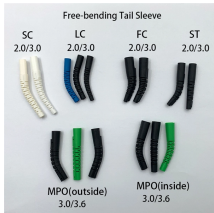

Hitech Fence supplies high-quality cable tray systems in Saudi Arabia. Durable, corrosion-resistant cable trays for industrial, commercial & infrastructure projects across KSA