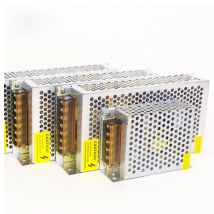

Sanwu Optical Module

Sanwu Optical Module

Sanwu Lasers- the world most powerful Green & Blue handheld laser pointers.

Genuine Sanwu Laser, production on demand. Free Goggles, Charger and Battery. Free Worldwide Shipping. Check with us if you don't see your desired Sanwu lasers.

It's constructed with a round shaped heatsink and sensor. Each unit is calibrated to the industry standard ensuring supreme accuracy! It can be connected to the probe through a mobile app or computer ...

545nm Green-Yellow Stainless Steel DPSS Laser Module By SANWU NanMa Electronics (5557) 100% positive

Upon opening the package, I was pleasantly surprised to find that a pre-assembled module for my previous order, ready to be fitted onto my faulty 7w striker laser.