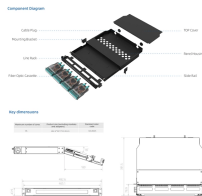

San Marino Imported Cold Connector 8-pin Wholesale

San Marino Imported Cold Connector 8-pin Wholesale

Are you interested in importing products from San Marino? This section helps you understand the EU's customs union with San Marino. The EU-San Marino agreement on cooperation and customs union ...

166 PCS Deutsch DT Grey 8 Pin Connectors 8 Set, Waterproof Electrical Wire Connector with Stamped Contacts and Seal Plug for Truck, Off-Road Vehicles, Construction, Agriculture, Motorcycle Wiring

The portfolio spans semiconductors, connectors, sensors, power, embedded solutions, electromechanical components, industrial automation, and more. Our digital first platform makes it ...

Explore a wide range of our 8-Pin Connector selection. Find top brands, exclusive offers, and unbeatable prices on eBay. Shop now for fast shipping and easy returns!

Discover robust M12 male connectors, 8-pos., for reliable industrial connections.