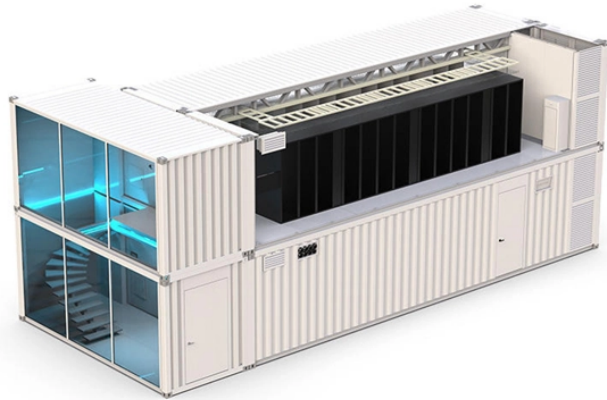

San Marino Data Center Fiber Optic Cable Laying Construction Case Study

San Marino Data Center Fiber Optic Cable Laying Construction Case

Learn the best practices for designing and deploying extreme-density data center interconnects in data center campuses.

DATA ADJUSTABLE, EASY TO USE

SET INCREASE DECREASE POWER SWITCH

With many larger data centers now supporting tens of thousands of fiber links, data center managers are demanding high-density solutions that properly manage high optical fiber counts and provide ...