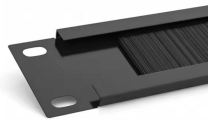

Cable tray and ladder systems Fiberglass cable ladder and cable channel tray Eaton's fiberglass cable tray is approved by the American Bureau of Shipping (ABS) Building and Classing Steel Vessels 4-8 ...

Sturdy wire mesh cable tray system for data centers & commercial use. Supports 12A/12B loads. Includes prefab assemblies & ladder trays.

Cable Tray Systems Home Products & Services
Cable Tray Systems Fiberglass Channel Tray

Made from the highest quality pultruded materials, our Fiber Reinforced Polymer (FRP) cable tray is extremely durable and resistant to chemical attack, with a proven record of performance in the most ...

MP Husky Fiberglass Cable Tray is available in both polyester and vinylester resin systems. They are manufactured to meet ASTM E-84, Class 1 Flame Rating and self-extinguishing requirements of ...

What is fiberglass cable tray FRP cable tray, also known as GRP tray, is a durable support system made from advanced resin and fiberglass reinforcement, designed to manage and protect cables from ...