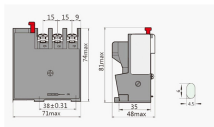

Samoa ladder-type cable tray models

Samoa ladder-type cable tray models

C-Channel Swage Ladder trays are prefabricated metal structures that consist of two side rails connected by individual transverse members or rungs. Ladder tray is the most common and the most ...

Husky Ladder Cable Tray systems consists of two longitudinal side members connected by individual transverse members, and is designed for use as a power cable or control cable support system.

Our Ladder Cable Trays are a reliable investment in optimizing cable management in a variety of applications, from offshore platforms to industrial and commercial settings. Experience the difference ...