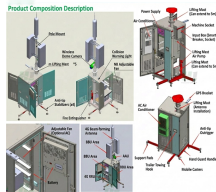

Durable with IK10 rating, this system withstands impact and weather for reliable protection. Its small form allows flexible placement in tight spaces or inconspicuous locations. Remain discreet and ...