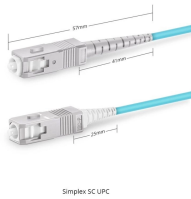

# ST interface optical splitter

## ST interface optical splitter

PANDUIT ST adapter modules are completely modular to allow use with other connectors for multimedia solutions. Modules are MINI-COM® compatible for use in all patch panels, faceplates and surface ...