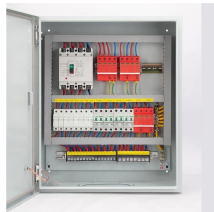

SK-Link Cable Management Stand

SK-Link Cable Management Stand

Shop the wire management tools at UPLIFT Desk for complete kits and individual products to keep your desk space clean and organized.

Aluminum Alloy Dual Ball Bearing Turntable Cable Reel Stand, Adjustable Feet Supports up to 220 lbs, Vertical & Horizontal Use, Ergonomic Detachable Handle, Smooth & Stable Rotation (Large)

The Cable Management Tray for Vari Electric Standing Desk is praised for its easy assembly, clean design, and effective cord management. Customers highlight its quality, ease of installation, and the ...

Discover cable management solutions for standing desks. Shop trays, sleeves, and organizers to keep cords tidy and accessible.

Master standing desk cable management with our complete guide. Learn the 3-zone system, step-by-step setup, and pro tips for organized cables.

The Cable Management Tray for Vari Electric Standing Desk is praised for its ...

Large Capacity Cable Management Tray 2 Pack, Under Desk Cable Tray (2xL15.7in), PVC Standing Desk Cable Management, Cord Management Ideas, Desk Cable Organizer for Office and Home-White