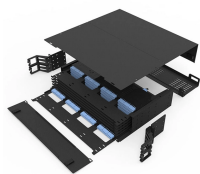

Find Us Now 5 Pioneer Road North, #01-27
Singapore 628458 Contact Info Phone +65 6316
3533 Fax +65 6265 5714 Email
sales@bseelectrical .sg Mon - Fri 08:30 To 17:30
Sat 08:30 To 13:00 Sun / ...