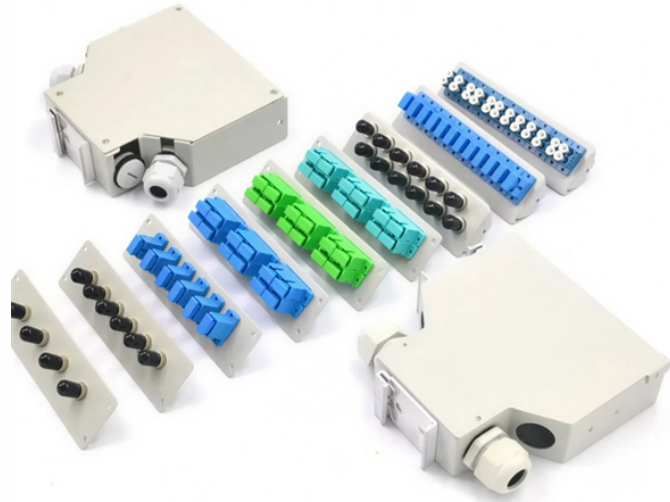

SC optical module cable

SC optical module cable

SC fibre optic connectors stand for square fiber optical connector, which features a square push-pull structure. The ferrule diameter of the SC connector is 2.5mm.

Learn how to select and test LC, SC, and ST connectors for reliable fiber optic cable assemblies. Includes polish types, OFC specs, and transceiver pairing tips.

Q3: What is the difference between SC and LC connectors? A: LC is smaller (half the size of SC) and supports higher port density, making it the preferred option in data centers.

Q3: What is the difference between SC and LC connectors? A: LC is smaller (half the size of SC) and supports higher port density, making it the ...

Shop SC Fiber Optic Cables at FiberCablesDirect. Singlemode, Multimode SC Duplex fiber patch cords. OM1-OM4, OS2, OFNR, OFNP indoor and outdoor, bend insensitive. Get fast and free shipping on ...

Shop SC Fiber Optic Cables at FiberCablesDirect. Singlemode, Multimode SC Duplex fiber patch cords. OM1-OM4, OS2, OFNR, ...

An SC cable, often referred to as an SC connector cable, is a type of fiber optic cable terminated with SC (Subscriber Connector) connectors on both ends. It is primarily used in ...