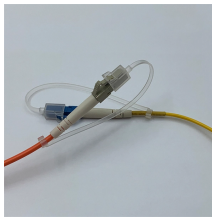

SC Fiber Optic Adapter Assembly

SC Fiber Optic Adapter Assembly

Adapters are used to mate two fiber optic connectors. They are offered in all major connector interfaces, including SC, FC, ST, LC, MTP and others. Hybrid adapters are also available for certain connector ...

Fibertronics offers a variety SC fiber optic adapters. These are also known as SC fiber optic mating sleeves are available in both single mode and multimode variants with either a zirconia sleeve or ...

Featuring a convenient push-pull mechanism, the SC Series is designed for single-mode, multi-mode, and APC applications and offers the most reliable optical fiber connections for Telecom, Datacom, ...

SC Adapters are vital optical connectors designed to join two SC-terminated fiber optic cables, ensuring secure and reliable connections. With their square shape and push-pull design, SC adapters ...

Fiber optic connectors are used to connect two runs of fiber optic cable and consist of an adapter assembly and two plugs. SC Fiber Connectors are push-pull connectors and their the most common ...