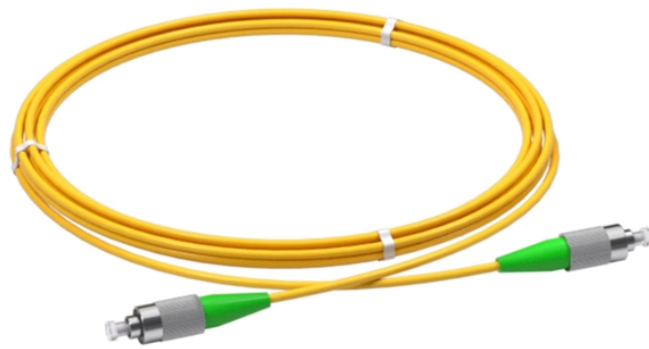

SC Fiber Optic 12-Port Network Panel

SC Fiber Optic 12-Port Network Panel

The LIU 12 Port SC Connector Fixed Loaded is a robust fiber optic patch panel used for terminating, splicing, and managing optical fiber cables. Made from high-grade metal with powder-coated finish, ...

Buy FAP12WBUSCZ - PANDUIT - Patch Panel, SC Fiber Optic, 12 Ports. Newark Electronics offers fast quotes, same day dispatch, fast delivery, wide inventory, datasheets & technical support.

1U 19" rack patch panel with 12 SC Duplex ports, metal sliding for efficient fiber management and long-lasting performance.

AZE's 12 ports fiber patch panel is the bridge of fiber patch cables, serving as standard 1U 19" rack, ODF and cabinets, to create a complete system for connectivity. It can be applied in LANs housing, optical ...

Length:17.0mm
Small-end inner diameter:2.05mm
Large-end inner diameter:3.6mm

Ortronics fiber adapter panel allows for flexibility and expansion with an industry accepted style. The adapter panel snaps in for installation and can be removed easily for future changes.