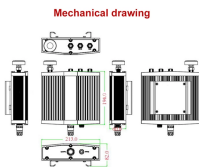

Mechanical drawing

Explore CommScope's efficient and scalable fiber splice panels designed for seamless connectivity. Accommodating LC, SC, and MTP/MPO connectors, these panels are ideal for data centers, ...