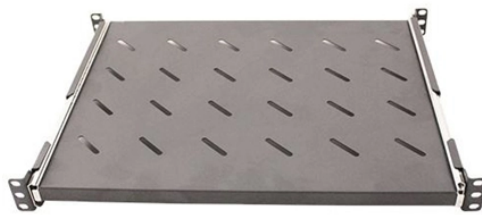

SA-400G Optical Module

SA-400G Optical Module

The 400G optical module is an optoelectronic conversion module with a transmission rate of micro-400G. It uses advanced PAM4 optical port modulation technology to achieve high-speed and low ...

Based on an oDSP and optical components with the highest performance, the 400G MSA module delivers the optimal performance for 400G long-haul transmissions, and a flexible 200–800G DWDM ...

A 400G optical transceiver is a hot-swappable module that sits in a switch, router, or NIC and converts high-speed electrical signals to light (and back again) so traffic can travel over fibre.

To address these demands, operators are increasingly adopting 400G optical modules—compact, pluggable transceivers capable of delivering up to 400 Gbps per port.

The primary role of 400G optical modules is to increase data throughput, maximizing bandwidth and port density in data centers. Future trends for 400G optical modules include broad ...

A clear, engineer-friendly overview of 400G optical modules, including standards, packaging formats, functions, and market outlook for next-generation data centers.

Discover the evolution from 400G to 800G and 1.6T optical modules. Learn key technologies, CPO vs pluggable, and upgrade strategies for future-ready data centers.