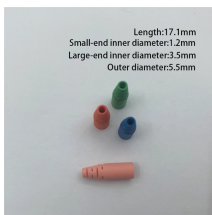

At FYIRWA TRADING LTD, we proudly support Rwanda's infrastructure and industrial growth by delivering reliable engineering supply, ...