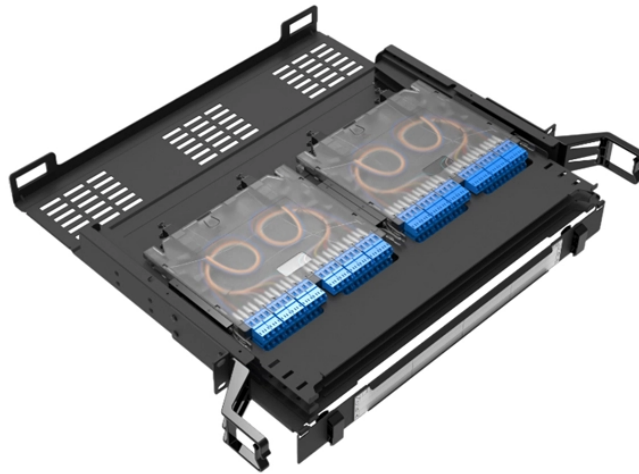

Rwanda Trailing Optical Cable Manufacturer

Rwanda Trailing Optical Cable Manufacturer

EAC manufactures an extensive range of cables for applications in domestic and Industrial lighting, as well as transmission and distribution of electricity. The company also offers Data, Telecommunication ...

ODFs and patch panels. Our specialist teams provide pre and post installation test reports as generated by the OTDR in any format required. Details of splice losses and overall attenuation along the length ...