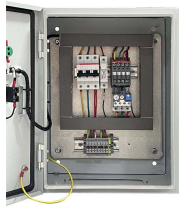

Russian FRP Ladder-Type Cable Tray

Russian FRP Ladder-Type Cable Tray

FRP/GRP (fiberglass reinforced plastic) cable trays are products that set the industry standard for cable support systems worldwide. They offer a unique combination of high strength, flexibility, and ...

FRP cable tray with tray and ladder type has various colors and fittings to be used in the high corrosive and erosion outdoor applications.

Made of fiberglass-reinforced plastic, FRP trays are extremely corrosion-resistant and durable, thriving in the most aggressive environments. They are naturally non-conductive and lightweight, yet strong ...

7. FRP Cable Tray Ideal for Managing and Protecting Cables FRP cable tray is the support system for managing cables and protect cables from heating, rains and corrosive elements. There are two ...

Installing cable trays allows for easy maintenance and replacement of cables without hassle. They provide excellent ventilation, which helps extend the lifespan of cables. We offer high-strength ladder ...