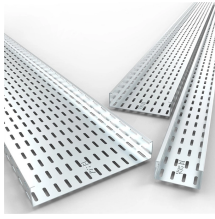

Fiber Optic Cable Pulling Traction Machine Fiber Optic Cable Pulling Traction Machine. It's very common for municipalities and telecom enterprises to carry out buried pipeline construction and ...

Contact Us

For more information, pricing, or custom network solutions, please contact us:

Website: <https://hashherbcafe.co.za>

Email: hello@hashherbcafe.co.za

Phone: +27 63 814 7295

Address: 15 Galaxy Road, Linbro Business Park, Johannesburg, 2065, South Africa

This document is for informational purposes only. Specifications subject to change without notice.