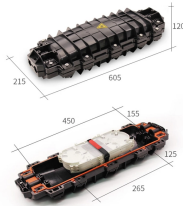

Rooftop Cable Tray Support Fabrication

Rooftop Cable Tray Support Fabrication

Need technical support or a quote? We're here to help. Use left and right arrow keys to resize the column. Hold Shift for larger steps. Press Home for minimum width and End for maximum width.

Describes the specific surface treatment applied to the outer product for either aesthetics and/or durability. The industrial standard (s) to which a device is manufactured, operated, or tested.

As buildings contain more and more devices and systems requiring structured cabling, the need for sturdy cable tray supports is growing. Our custom designs can be tailored to any width and height ...

An "H" frame constructed of Unistrut and 8-H Base P bases are used to support ductwork or cable trays on flat roofs. The unique design allows a sturdy support without penetrating or causing damage to ...

Unlike wood blocks, nVent CADDY Pyramid supports are specifically designed for rooftop applications, incorporating unique materials and finishes that protect roof membranes and provide superior ...

The I-beam design is the most common cable tray construction. Our aluminum, I-beam ladder cable trays feature 3-inch tangents and are using connectable with our fittings and accessories.