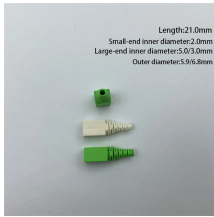

OM4 Bend Insensitive - TAA Compliant 50/125 40/100Gb Multimode Duplex Fiber Optic Cable.

Bend Insensitive Fiber Specifications Fiberdyne Labs, Inc. Bend Insensitive Fiber Minimum Specifications Part Number Designator R1, R2, R3, or R4